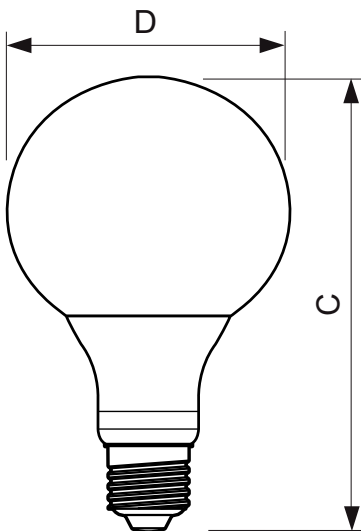

PHILIPS

Product data

• General Information

Cap-Base	E27 [E27]
Bulb Shape	G93 [G 93mm]
Nominal Lifetime (Nom)	15000 h
Switching Cycle	50000X
Technical Type	9-60W

• Light Technical

Colour Code	827 [CCT of 2700K]
Luminous Flux (Nom)	806 lm
Luminous Flux (Rated) (Nom)	806 lm
Colour Designation	Warm White (WW)
Colour Temperature, horizontal (Nom)	2700 K
Luminous Efficacy (rated) (Nom)	89.6 lm/W
Color Consistency	6 steps
Colour Rendering Index horiz (Nom)	80
LLMF At End Of Nominal Lifetime (Nom)	70 %

Suitable For Accent Lighting No
 Energy Efficiency Label A+
 Energy Consumption 9 kWh/1000 h

• Product Data

Full product code 871829171704100
 Order product name LED Globe 60W E27 WW 230V G93 FR ND/4
 EAN/UPC - Product 8718291717041
 Order code 71704100
 Numerator - 1
 Quantity Per Pack Numerator - Packs 4
 per outer box
 Material Nr. (12NC) 929001179901
 Net Weight (Piece) 0.130 kg

Dimensional drawing

E27 G93

LED 9-60W E27 2700K 230V G93 FR ND

Product	D	C
LED Globe 60W E27 WW 230V G93 FR ND/4	93 mm	150 mm

Dimensional drawing

Photometric data

© 2016 Philips Lighting Holding B.V.
All rights reserved.