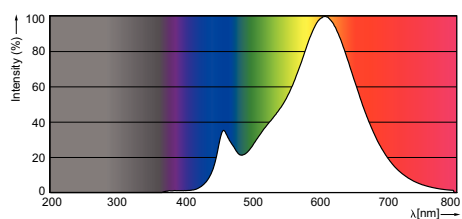

PHILIPS

Product data

• General Information

Cap-Base	E27 [E27]
Bulb Shape	G93 [G 93mm]
Nominal Lifetime (Nom)	15000 h
Switching Cycle	50000X
Technical Type	9-60W

• Light Technical

Colour Code	827 [CCT of 2700K]
Luminous Flux (Nom)	806 lm
Luminous Flux (Rated) (Nom)	806 lm
Colour Designation	Warm White (WW)
Colour Temperature, horizontal (Nom)	2700 K
Luminous Efficacy (rated) (Nom)	89.6 lm/W
Color Consistency	6 steps
Colour Rendering Index horiz (Nom)	80
LLMF At End Of Nominal Lifetime (Nom)	70 %

Dimensional drawing

E27 G93

LED 9-60W E27 2700K 230V G93 FR ND

Product	D	C
LED Globe 60W E27 WW 230V G93 FR ND/4	93 mm	150 mm

Dimensional drawing

Photometric data

© 2016 Philips Lighting Holding B.V.
All rights reserved.