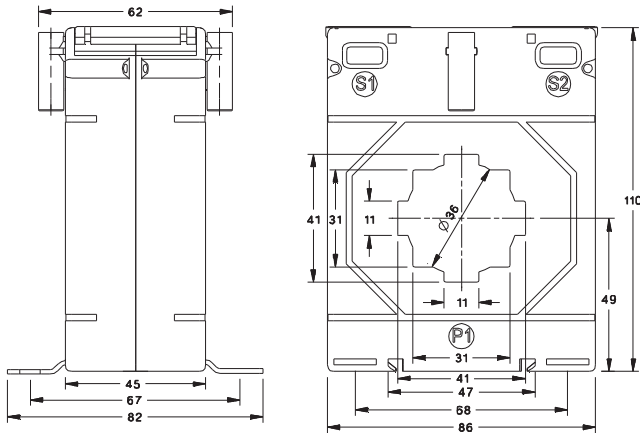

# RISH XMER 86 SERIES

RISH XMER 86-40

Primary Current	RISH XMER 86/40 (45)			
	Accuracy			
	0.2S	0.2	0.5	1.0
50A	-	-	-	1.5VA
60A	-	-	-	1.5VA
75A	-	-	-	2.5VA
80A	-	-	-	2.5VA
100A	1.5VA	1.5VA	1.5VA	3.75VA
120A	1.5VA	1.5VA	2.5VA	5VA
125A	1.5VA	1.5VA	2.5VA	5VA
150A	2.5VA	2.5VA	3.75VA	5VA
200A	2.5VA	2.5VA	5VA	7.5VA
250A	3.75VA	3.75VA	7.5VA	12.5VA
300A	3.75VA	5VA	10VA	15VA
400A	3.75VA	7.5VA	15VA	20VA
500A	5VA	10VA	20VA	30VA
600A	7.5VA	15VA	30VA	30VA
750A	7.5VA	15VA	30VA	30VA
800A	10VA	15VA	30VA	30VA
1000A	10VA	15VA	30VA	30VA

RISH XMER 86-50

Primary Current	RISH XMER 86/50 (45)			
	Accuracy			
	0.2S	0.2	0.5	1.0
100A	-	-	-	1.5VA
120A	-	-	1.5VA	2.5VA
125A	-	-	1.5VA	2.5VA
150A	-	-	2.5VA	5VA
200A	-	-	5VA	7.5VA
250A	-	-	7.5VA	10VA
300A	1.5VA	1.5VA	7.5VA	10VA
400A	2.5VA	2.5VA	15VA	15VA
500A	2.5VA	5VA	15VA	20VA
600A	5VA	7.5VA	15VA	20VA
750A	7.5VA	10VA	15VA	20VA
800A	10VA	12.5VA	20VA	30VA
1000A	12.5VA	20VA	30VA	30VA
1200A	12.5VA	20VA	30VA	30VA
1250A	12.5VA	20VA	30VA	30VA

ALL DIMENSIONS ARE IN MM