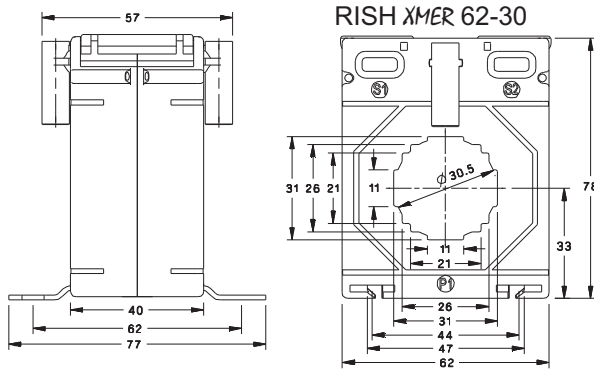

Primary Current	RISH XMER 62/30 (40)			
	Accuracy			
	0.2S	0.2	0.5	1.0
50A	-	-	-	1.5VA
60A	-	-	-	1.5VA
75A	-	-	-	1.5VA
80A	-	-	-	2VA
100A	1VA	1VA	1.5VA	2.5VA
120A	1VA	1VA	2.5VA	3.75VA
125A	1VA	1VA	2.5VA	3.75VA
150A	1.5VA	1.5VA	3.75VA	5VA
200A	2.5VA	2.5VA	5VA	7.5VA
250A	2.5VA	3.75VA	5VA	10VA
300A	2.5VA	3.75VA	5VA	10VA
400A	3.75VA	5VA	7.5VA	12.5VA
500A	5VA	7.5VA	10VA	12.5VA
600A	5VA	7.5VA	15VA	15VA
750A	5VA	10VA	15VA	15VA
800A	5VA	10VA	15VA	15VA