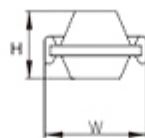

T8 YH4 SERIES

IP65 Waterproof lighting fixtures

PPROMELUX

T8 YH4 18W/36W/58W

Model No.	Lamps	Clip Q'ty (PCS)	Product Size LxWxH(mm)	LF (mm)	Q'ty/CTN (PCS)	Carton Size (mm)
YH4118T	1x18W T8 G13	4	660x88x95	400	12	690x280x270
YH4218T	2x18W T8 G13	6	660x135x95	400	9	690x425x210
YH4136T	1x36W T8 G13	8	1270x88x95	900	9	1290x280x210
YH4236T	2x36W T8 G13	8	1270x135x95	900	6	1290x280x210
YH4158T	1x58W T8 G13	10	1570x88x95	1000	9	1595x280x210
YH4258T	2x58W T8 G13	10	1570x135x95	1000	6	1595x280x210

Product description:

- .Natural silicon gel gasket used in the housing.
- .PC clips or S/S clips for locking and waterproof cable gland on side of the housing to ensure good waterproof function.
- .Many types combinations between housing(ABS,PC)and diffuser(PS,PMMA,PC) to meet different requests.
- .PC wire clips to ensure electrical safety.
- .Prismatic diffuser with unique shape design to get average ray,efficient usage of light and good dazzle-proof effect.
- .Easy and quick to installation under ceiling or on surface.
- .Plastic gear tray holder connected to the housing for easy maintenance.