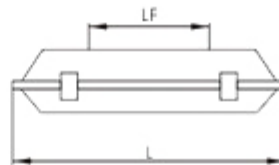

T8 YH4 SERIES

IP65 Waterproof lighting fixtures

PPROMELUX

T8 YH4 18W/36W/58W

Model No.	Lamps	Clip Q'ty (PCS)	Product Size LxWxH(mm)	LF (mm)	Q'ty/CTN (PCS)	Carton Size (mm)
YH4118T	1x18W T8 G13	4	660x88x95	400	12	690x280x270
YH4218T	2x18W T8 G13	6	660x135x95	400	9	690x425x210
YH4136T	1x36W T8 G13	8	1270x88x95	900	9	1290x280x210
YH4236T	2x36W T8 G13	8	1270x135x95	900	6	1290x280x210
YH4158T	1x58W T8 G13	10	1570x88x95	1000	9	1595x280x210
YH4258T	2x58W T8 G13	10	1570x135x95	1000	6	1595x280x210

Product description:

- .Natural silicon gel gasket used in the housing.
- .PC clips or S/S clips for locking and waterproof cable gland on side of the housing to ensure good waterproof function.
- .Many types combinations between housing(ABS,PC)and diffuser(PS,PMMA,PC) to meet different requests.
- .PC wire clips to ensure electrical safety.
- .Prismatic diffuser with unique shape design to get average ray,efficient usage of light and good dazzle-proof effect.
- .Easy and quick to installation under ceiling or on surface.
- .Plastic gear tray holder connected to the housing for easy maintenance.