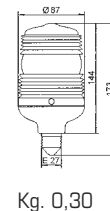

BA 15d 25W LR BA 15d 25W	V $\overline{\overline{\overline{\quad}}}$	12 ÷ 24 ÷ 48					-	-	 H1 12V 55W LR H 55W 12 H1 24V 70W LR H 70W 24	V $\overline{\overline{\overline{\quad}}}$	12	24
	V $\sim$	-					24 ÷ 48 ÷ 110 ÷ 240			V $\sim$	12	24
	A	2.2	1.1	0.52	0.22	0.10		A		4.6	2.9	
	Cd (p)	150	200	270	30	45		Cd (p)		600	500	

MFELMT1248D1	●	89611	MFEH12D1	●	82561	MFEH24D1	●	82581
MFELMT1248D2	●	89612	MFEH12D2	●	82562	MFEH24D2	●	82582
MFELMT1248D3	●	89613	MFEH12D3	●	82563	MFEH24D3	●	82583
MFELMT1248D4	●	89614	MFEH12D4	●	82564	MFEH24D4	●	82584
MFELMT1248D5	●	89615	MFEH12D5	●	82565	MFEH24D5	●	82585
MFELMT1248D6	○	89616	MFEH12D6	○	82566	MFEH24D6	○	82586
MFELMT24240A1	●	89251	MFEH12A1	●	82571	MFEH24A1	●	82591
MFELMT24240A2	●	89252	MFEH12A2	●	82572	MFEH24A2	●	82592
MFELMT24240A3	●	89253	MFEH12A3	●	82573	MFEH24A3	●	82593
MFELMT24240A4	●	89254	MFEH12A4	●	82574	MFEH24A4	●	82594
MFELMT24240A5	●	89255	MFEH12A5	●	82575	MFEH24A5	●	82595
MFELMT24240A6	○	89256	MFEH12A6	○	82576	MFEH24A6	○	82596