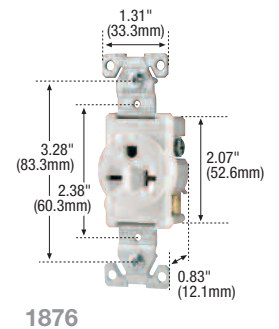

Commercial Specification Grade Straight Blade Receptacles

2-Pole, 3-Wire Grounding
Dual Voltage
15A, 125/250V/AC
NEMA 5-15R & 6-15R

Dual Voltage Commercial Grade Receptacle

Side Wire	15A, 125/250V NEMA 5-15R & 6-15R	
Description	Catalog No. Color Suffix	
Dual Voltage Duplex Receptacle	<input type="checkbox"/> 829 __ V	

Commercial Specification Grade Straight Blade Receptacles

2-Pole, 3-Wire Grounding
15A, 250V/AC
20A, 250V/AC
NEMA 6-15R, 6-20R

Commercial Grade Receptacles

Side Wire	15A, 250V NEMA 6-15R		20A, 250V NEMA 6-20R	
Description	Catalog No. Color Suffix		Catalog No. Color Suffix	
Duplex Receptacle	<input type="checkbox"/> 826 __ B, V, W		<input type="checkbox"/> 815 __ B, V, W	
Single Receptacle	<input type="checkbox"/> 816 __ B, BK, V, W		<input type="checkbox"/> 1876 __ A, B, BK, LA, V, W	

Decorator Commercial Grade Receptacle

Side Wire	20A, 250V NEMA 6-20R	
Description	Catalog No. Color Suffix	
Single Receptacle	<input type="checkbox"/> 6450 __ W	

Color Ordering Information

For ordering receptacles, include Cat. No. followed by the color code: A (Almond), B (Brown), BK (Black), BL (Blue), GY (Gray), LA (Light Almond), RD (Red), RN (Orange), V (Ivory), W (White)