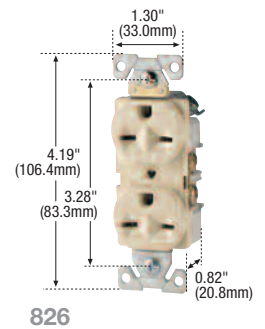

Commercial Specification Grade Straight Blade Receptacles

2-Pole, 3-Wire Grounding
Dual Voltage
15A, 125/250V/AC
NEMA 5-15R & 6-15R

Dual Voltage Commercial Grade Receptacle

Side Wire	15A, 125/250V NEMA 5-15R & 6-15R	
Description	Catalog No. Color Suffix	
Dual Voltage Duplex Receptacle	<input type="checkbox"/> 829 __ V	

Commercial Specification Grade Straight Blade Receptacles

2-Pole, 3-Wire Grounding
15A, 250V/AC
20A, 250V/AC
NEMA 6-15R, 6-20R

Commercial Grade Receptacles

Side Wire	15A, 250V NEMA 6-15R		20A, 250V NEMA 6-20R	
Description	Catalog No. Color Suffix		Catalog No. Color Suffix	
Duplex Receptacle	<input type="checkbox"/> 826 __ B, V, W		<input type="checkbox"/> 815 __ B, V, W	
Single Receptacle	<input type="checkbox"/> 816 __ B, BK, V, W		<input type="checkbox"/> 1876 __ A, B, BK, LA, V, W	

Decorator Commercial Grade Receptacle

Side Wire	20A, 250V NEMA 6-20R	
Description	Catalog No. Color Suffix	
Single Receptacle	<input type="checkbox"/> 6450 __ W	

Color Ordering Information

For ordering receptacles, include Cat. No. followed by the color code: A (Almond), B (Brown), BK (Black), BL (Blue), GY (Gray), LA (Light Almond), RD (Red), RN (Orange), V (Ivory), W (White)

Specification Information:
Commercial Receptacles: A-36