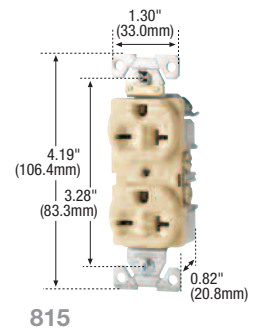

Commercial Specification Grade Straight Blade Receptacles

2-Pole, 3-Wire Grounding
Dual Voltage
15A, 125/250V/AC
NEMA 5-15R & 6-15R

Dual Voltage Commercial Grade Receptacle

Side Wire	15A, 125/250V NEMA 5-15R & 6-15R	
Description	Catalog No. Color Suffix	
Dual Voltage Duplex Receptacle	<input type="checkbox"/> 829 __ V	

Commercial Specification Grade Straight Blade Receptacles

2-Pole, 3-Wire Grounding
15A, 250V/AC
20A, 250V/AC
NEMA 6-15R, 6-20R

Commercial Grade Receptacles

Side Wire	15A, 250V NEMA 6-15R		20A, 250V NEMA 6-20R	
Description	Catalog No. Color Suffix		Catalog No. Color Suffix	
Duplex Receptacle	<input type="checkbox"/> 826 __ B, V, W		<input type="checkbox"/> 815 __ B, V, W	
Single Receptacle	<input type="checkbox"/> 816 __ B, BK, V, W		<input type="checkbox"/> 1876 __ A, B, BK, LA, V, W	

Decorator Commercial Grade Receptacle

Side Wire	20A, 250V NEMA 6-20R	
Description	Catalog No. Color Suffix	
Single Receptacle	<input type="checkbox"/> 6450 __ W	

Color Ordering Information

For ordering receptacles, include Cat. No. followed by the color code: A (Almond), B (Brown), BK (Black), BL (Blue), GY (Gray), LA (Light Almond), RD (Red), RN (Orange), V (Ivory), W (White)