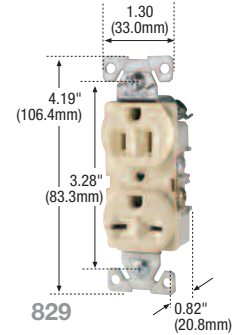

Commercial Specification Grade Straight Blade Receptacles

2-Pole, 3-Wire Grounding
Dual Voltage
15A, 125/250V/AC
NEMA 5-15R & 6-15R

Dual Voltage Commercial Grade Receptacle

Side Wire	15A, 125/250V NEMA 5-15R & 6-15R	
Description	Catalog No. Color Suffix	
Dual Voltage Duplex Receptacle	<input type="checkbox"/> 829 __ V	

Commercial Specification Grade Straight Blade Receptacles

2-Pole, 3-Wire Grounding
15A, 250V/AC
20A, 250V/AC
NEMA 6-15R, 6-20R

Commercial Grade Receptacles

Side Wire	15A, 250V NEMA 6-15R		20A, 250V NEMA 6-20R	
Description	Catalog No. Color Suffix		Catalog No. Color Suffix	
Duplex Receptacle	<input type="checkbox"/> 826 __ B, V, W		<input type="checkbox"/> 815 __ B, V, W	
Single Receptacle	<input type="checkbox"/> 816 __ B, BK, V, W		<input type="checkbox"/> 1876 __ A, B, BK, LA, V, W	

Decorator Commercial Grade Receptacle

Side Wire	20A, 250V NEMA 6-20R	
Description	Catalog No. Color Suffix	
Single Receptacle	<input type="checkbox"/> 6450 __ W	

Color Ordering Information

For ordering receptacles, include Cat. No. followed by the color code: A (Almond), B (Brown), BK (Black), BL (Blue), GY (Gray), LA (Light Almond), RD (Red), RN (Orange), V (Ivory), W (White)