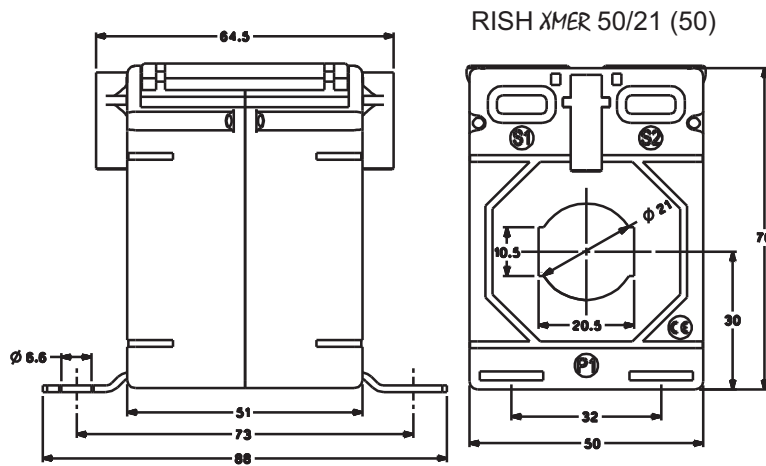

# RISH XMER 50/14 [50], 50/21 [50] and 50/30 [50] SERIES

Primary Current	RISH XMER 50/14 (50)	
	Accuracy	
	0.5	1.0
30A	-	1VA
40A	-	1VA
50A	1.5VA	1.5VA
60A	1.5VA	1.5VA
75A	2.5VA	5VA
80A	2.5VA	5VA
100A	3.75VA	5VA
120A	3.75VA	5VA
125A	3.75VA	5VA
150A	5VA	7.5VA
200A	7.5VA	10VA
250A	10VA	12.5VA
300A	10VA	12.5VA

ALL DIMENSIONS ARE IN MM