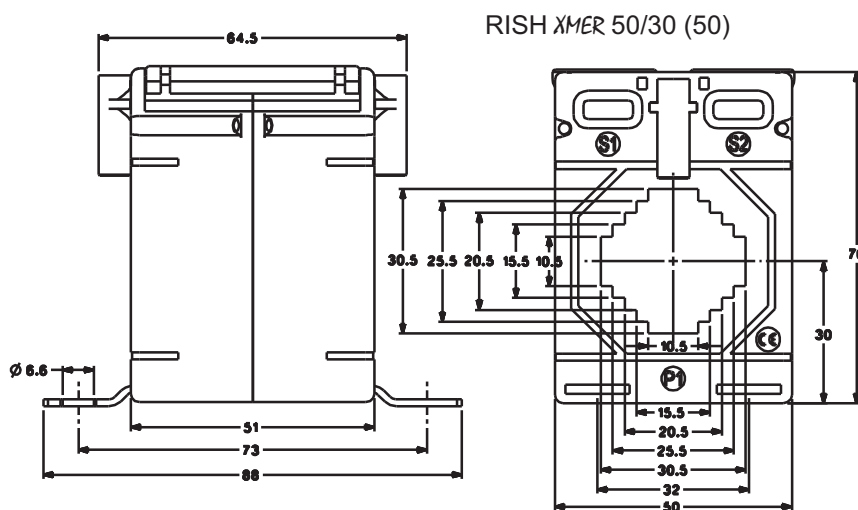

Primary Current	RISH XMER 50/30 (50)	
	Accuracy	
	0.5	1.0
50A	-	1.5VA
60A	-	1.5VA
75A	-	2.5VA
80A	-	2.5VA
100A	2.5VA	5VA
120A	2.5VA	5VA
125A	2.5VA	5VA
150A	5VA	5VA
200A	5VA	7.5VA
250A	5VA	10VA
300A	5VA	10VA
400A	10VA	12.5VA
500A	10VA	12.5VA
600A	10VA	15VA

ALL DIMENSIONS ARE IN MM