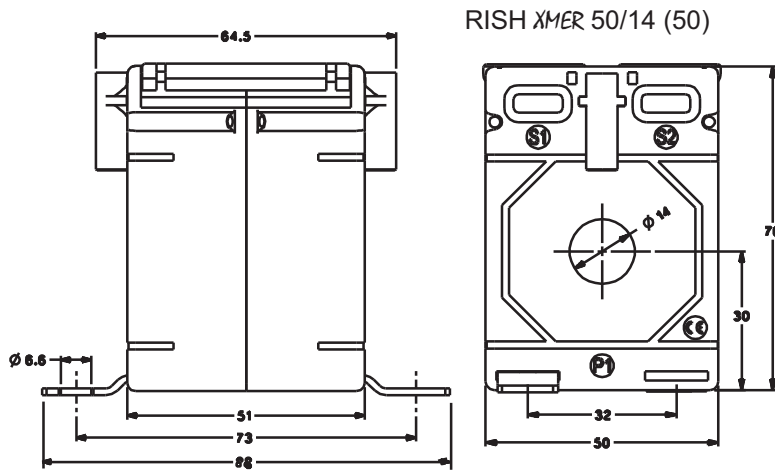

# RISH XMER 50/14 [50], 50/21 [50] and 50/30 [50] SERIES

Primary Current	RISH XMER 50/14 (50)	
	Accuracy	
	0.5	1.0
30A	-	1VA
40A	-	1VA
50A	1.5VA	1.5VA
60A	1.5VA	1.5VA
75A	2.5VA	5VA
80A	2.5VA	5VA
100A	3.75VA	5VA
120A	3.75VA	5VA
125A	3.75VA	5VA
150A	5VA	7.5VA
200A	7.5VA	10VA
250A	10VA	12.5VA
300A	10VA	12.5VA

ALL DIMENSIONS ARE IN MM