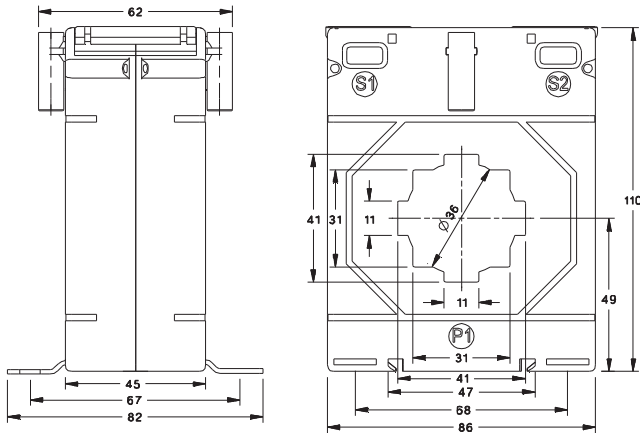

RISH XMER 86 SERIES

RISH XMER 86-40

Primary Current	RISH XMER 86/40 (45)			
	Accuracy			
	0.2S	0.2	0.5	1.0
50A	-	-	-	1.5VA
60A	-	-	-	1.5VA
75A	-	-	-	2.5VA
80A	-	-	-	2.5VA
100A	1.5VA	1.5VA	1.5VA	3.75VA
120A	1.5VA	1.5VA	2.5VA	5VA
125A	1.5VA	1.5VA	2.5VA	5VA
150A	2.5VA	2.5VA	3.75VA	5VA
200A	2.5VA	2.5VA	5VA	7.5VA
250A	3.75VA	3.75VA	7.5VA	12.5VA
300A	3.75VA	5VA	10VA	15VA
400A	3.75VA	7.5VA	15VA	20VA
500A	5VA	10VA	20VA	30VA
600A	7.5VA	15VA	30VA	30VA
750A	7.5VA	15VA	30VA	30VA
800A	10VA	15VA	30VA	30VA
1000A	10VA	15VA	30VA	30VA

RISH XMER 86-50

Primary Current	RISH XMER 86/50 (45)			
	Accuracy			
	0.2S	0.2	0.5	1.0
100A	-	-	-	1.5VA
120A	-	-	1.5VA	2.5VA
125A	-	-	1.5VA	2.5VA
150A	-	-	2.5VA	5VA
200A	-	-	5VA	7.5VA
250A	-	-	7.5VA	10VA
300A	1.5VA	1.5VA	7.5VA	10VA
400A	2.5VA	2.5VA	15VA	15VA
500A	2.5VA	5VA	15VA	20VA
600A	5VA	7.5VA	15VA	20VA
750A	7.5VA	10VA	15VA	20VA
800A	10VA	12.5VA	20VA	30VA
1000A	12.5VA	20VA	30VA	30VA
1200A	12.5VA	20VA	30VA	30VA
1250A	12.5VA	20VA	30VA	30VA

ALL DIMENSIONS ARE IN MM