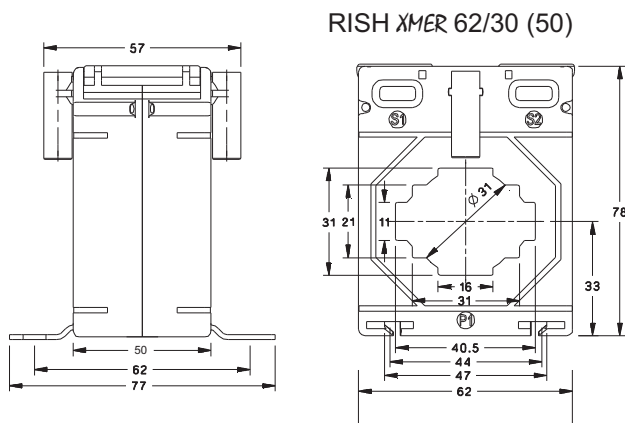

Primary Current	RISH XMER 62/30 (50)			
	Accuracy			
	0.2S	0.2	0.5	1.0
40A	-	-	-	1VA
50A	-	-	-	2.5VA
60A	-	-	-	2.5VA
75A	-	-	2.5VA	2.5VA
80A	-	-	2.5VA	3.75VA
100A	1.25VA	1.25VA	5VA	5VA
120A	1.25VA	1.25VA	5VA	5VA
125A	1.25VA	1.25VA	5VA	5VA
150A	2VA	2VA	5VA	7.5VA
200A	3VA	3.75VA	10VA	15VA
250A	3VA	5VA	15VA	15VA
300A	3VA	5VA	15VA	15VA
400A	5VA	6.25VA	15VA	30VA
500A	5VA	7.5VA	15VA	30VA
600A	6.25VA	10VA	20VA	30VA
750A	6.25VA	10VA	20VA	30VA
800A	6.25VA	10VA	20VA	30VA

ALL DIMENSIONS ARE IN MM