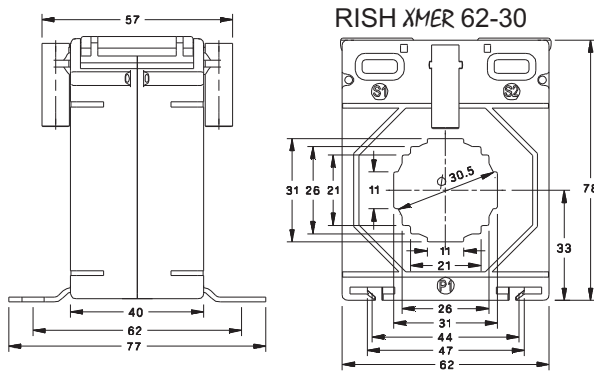

Primary Current	RISH XMER 62/30 (40)			
	Accuracy			
	0.2S	0.2	0.5	1.0
50A	-	-	-	1.5VA
60A	-	-	-	1.5VA
75A	-	-	-	1.5VA
80A	-	-	-	2VA
100A	1VA	1VA	1.5VA	2.5VA
120A	1VA	1VA	2.5VA	3.75VA
125A	1VA	1VA	2.5VA	3.75VA
150A	1.5VA	1.5VA	3.75VA	5VA
200A	2.5VA	2.5VA	5VA	7.5VA
250A	2.5VA	3.75VA	5VA	10VA
300A	2.5VA	3.75VA	5VA	10VA
400A	3.75VA	5VA	7.5VA	12.5VA
500A	5VA	7.5VA	10VA	12.5VA
600A	5VA	7.5VA	15VA	15VA
750A	5VA	10VA	15VA	15VA
800A	5VA	10VA	15VA	15VA