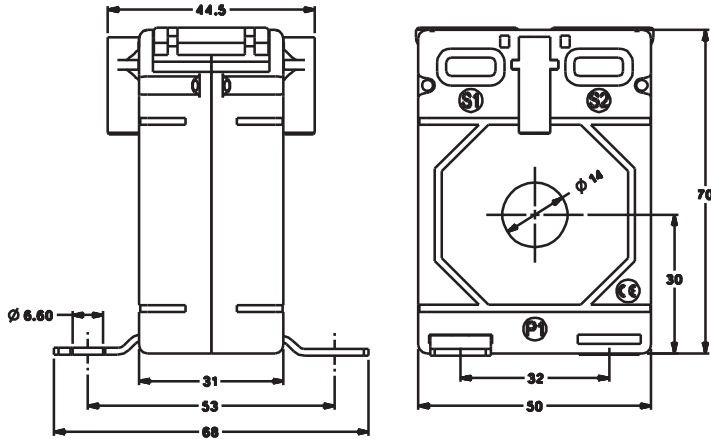

# RISH XMER 50/14 [30], 50/21 [30] and 50/30 [30] SERIES

RISH XMER 50/14 (30)

Primary Current	RISH XMER 50/14 (30)	
	Accuracy	
	0.5	1.0
40A	-	1VA
50A	-	1.5VA
60A	-	1.5VA
75A	-	1.5VA
80A	-	1.5VA
100A	2.5VA	3.75VA
120A	2.5VA	3.75VA
125A	2.5VA	3.75VA
150A	3.75VA	5VA
200A	3.75VA	5VA
250A	5VA	7.5VA
300A	7.5VA	7.5VA

RISH XMER 50/21 (30)

Primary Current	RISH XMER 50/21 (30)	
	Accuracy	
	0.5	1.0
40A	-	1VA
50A	-	1VA
60A	-	1VA
75A	-	1.5VA
80A	1VA	2.5VA
100A	1.5VA	2.5VA
120A	2.5VA	2.5VA
125A	2.5VA	3.75VA
150A	2.5VA	5VA
200A	3.75VA	5VA
250A	5VA	5VA
300A	5VA	7.5VA
400A	5VA	7.5VA

RISH XMER 50/30 (30)

Primary Current	RISH XMER 50/30 (30)	
	Accuracy	
	0.5	1.0
75A	-	1VA
80A	-	1.5VA
100A	1VA	2.5VA
120A	1VA	2.5VA
125A	1VA	2.5VA
150A	2.5VA	3.75VA
200A	2.5VA	5VA
250A	5VA	5VA
300A	5VA	5VA
400A	5VA	6.25VA
500A	5VA	6.25VA
600A	5VA	7.5VA

ALL DIMENSIONS ARE IN MM