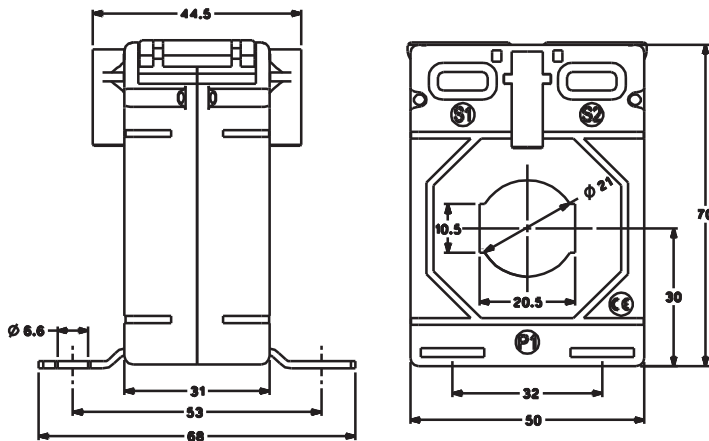

# RISH XMER 50/14 [30], 50/21 [30] and 50/30 [30] SERIES

RISH XMER 50/14 (30)

Primary Current	RISH XMER 50/14 (30)	
	Accuracy	
	0.5	1.0
40A	-	1VA
50A	-	1.5VA
60A	-	1.5VA
75A	-	1.5VA
80A	-	1.5VA
100A	2.5VA	3.75VA
120A	2.5VA	3.75VA
125A	2.5VA	3.75VA
150A	3.75VA	5VA
200A	3.75VA	5VA
250A	5VA	7.5VA
300A	7.5VA	7.5VA

RISH XMER 50/21 (30)

Primary Current	RISH XMER 50/21 (30)	
	Accuracy	
	0.5	1.0
40A	-	1VA
50A	-	1VA
60A	-	1VA
75A	-	1.5VA
80A	1VA	2.5VA
100A	1.5VA	2.5VA
120A	2.5VA	2.5VA
125A	2.5VA	3.75VA
150A	2.5VA	5VA
200A	3.75VA	5VA
250A	5VA	5VA
300A	5VA	7.5VA
400A	5VA	7.5VA

RISH XMER 50/30 (30)

Primary Current	RISH XMER 50/30 (30)	
	Accuracy	
	0.5	1.0
75A	-	1VA
80A	-	1.5VA
100A	1VA	2.5VA
120A	1VA	2.5VA
125A	1VA	2.5VA
150A	2.5VA	3.75VA
200A	2.5VA	5VA
250A	5VA	5VA
300A	5VA	5VA
400A	5VA	6.25VA
500A	5VA	6.25VA
600A	5VA	7.5VA

ALL DIMENSIONS ARE IN MM