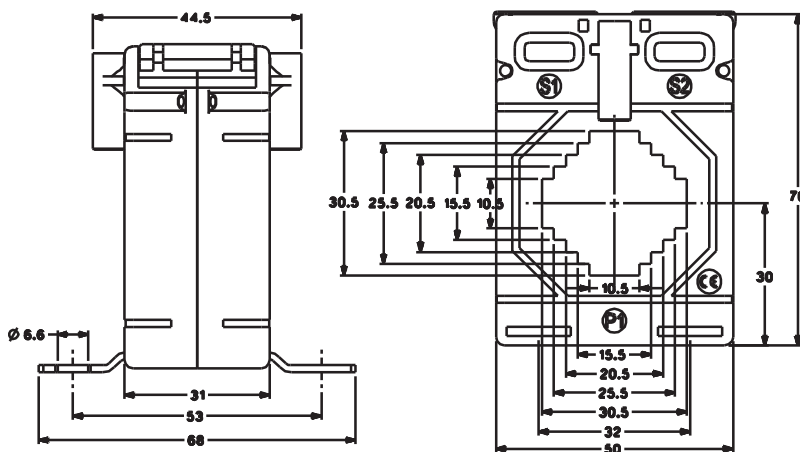

# RISH XMER 50/14 [30], 50/21 [30] and 50/30 [30] SERIES

RISH XMER 50/14 (30)

Primary Current	RISH XMER 50/14 (30)	
	Accuracy	
	0.5	1.0
40A	-	1VA
50A	-	1.5VA
60A	-	1.5VA
75A	-	1.5VA
80A	-	1.5VA
100A	2.5VA	3.75VA
120A	2.5VA	3.75VA
125A	2.5VA	3.75VA
150A	3.75VA	5VA
200A	3.75VA	5VA
250A	5VA	7.5VA
300A	7.5VA	7.5VA

RISH XMER 50/21 (30)

Primary Current	RISH XMER 50/21 (30)	
	Accuracy	
	0.5	1.0
40A	-	1VA
50A	-	1VA
60A	-	1VA
75A	-	1.5VA
80A	1VA	2.5VA
100A	1.5VA	2.5VA
120A	2.5VA	2.5VA
125A	2.5VA	3.75VA
150A	2.5VA	5VA
200A	3.75VA	5VA
250A	5VA	5VA
300A	5VA	7.5VA
400A	5VA	7.5VA

RISH XMER 50/30 (30)

Primary Current	RISH XMER 50/30 (30)	
	Accuracy	
	0.5	1.0
75A	-	1VA
80A	-	1.5VA
100A	1VA	2.5VA
120A	1VA	2.5VA
125A	1VA	2.5VA
150A	2.5VA	3.75VA
200A	2.5VA	5VA
250A	5VA	5VA
300A	5VA	5VA
400A	5VA	6.25VA
500A	5VA	6.25VA
600A	5VA	7.5VA

ALL DIMENSIONS ARE IN MM