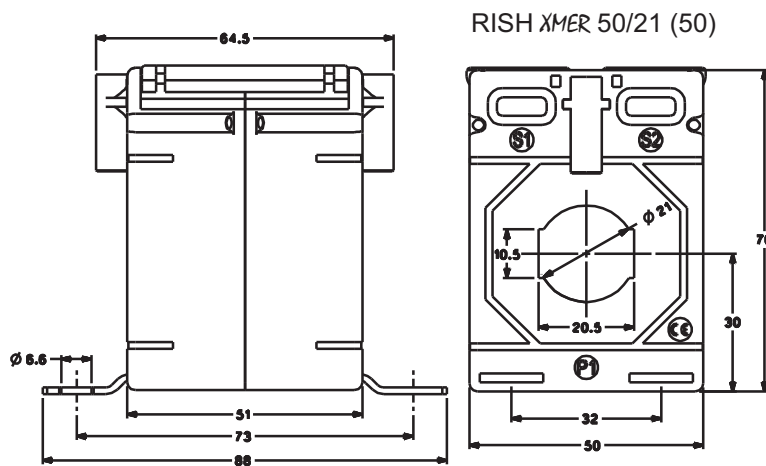

RISH XMER 50/14 [50], 50/21 [50] and 50/30 [50] SERIES

Primary Current	RISH XMER 50/14 (50)	
	Accuracy	
	0.5	1.0
30A	-	1VA
40A	-	1VA
50A	1.5VA	1.5VA
60A	1.5VA	1.5VA
75A	2.5VA	5VA
80A	2.5VA	5VA
100A	3.75VA	5VA
120A	3.75VA	5VA
125A	3.75VA	5VA
150A	5VA	7.5VA
200A	7.5VA	10VA
250A	10VA	12.5VA
300A	10VA	12.5VA

ALL DIMENSIONS ARE IN MM