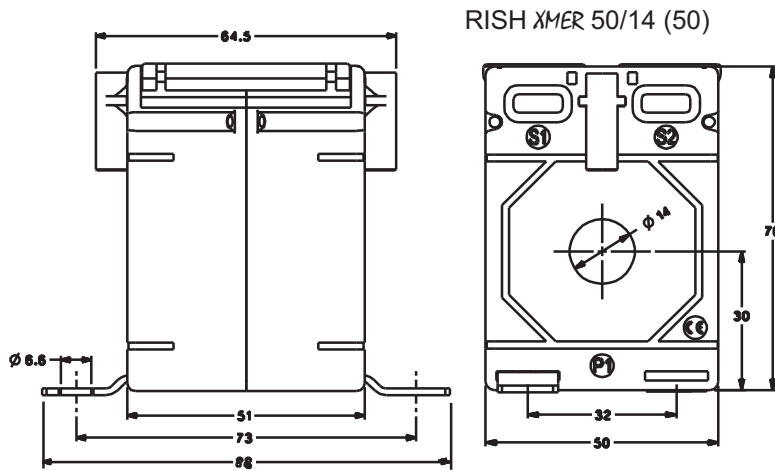

RISH XMER 50/14 [50], 50/21 [50] and 50/30 [50] SERIES

Primary Current	RISH XMER 50/14 (50)	
	Accuracy	
	0.5	1.0
30A	-	1VA
40A	-	1VA
50A	1.5VA	1.5VA
60A	1.5VA	1.5VA
75A	2.5VA	5VA
80A	2.5VA	5VA
100A	3.75VA	5VA
120A	3.75VA	5VA
125A	3.75VA	5VA
150A	5VA	7.5VA
200A	7.5VA	10VA
250A	10VA	12.5VA
300A	10VA	12.5VA

ALL DIMENSIONS ARE IN MM