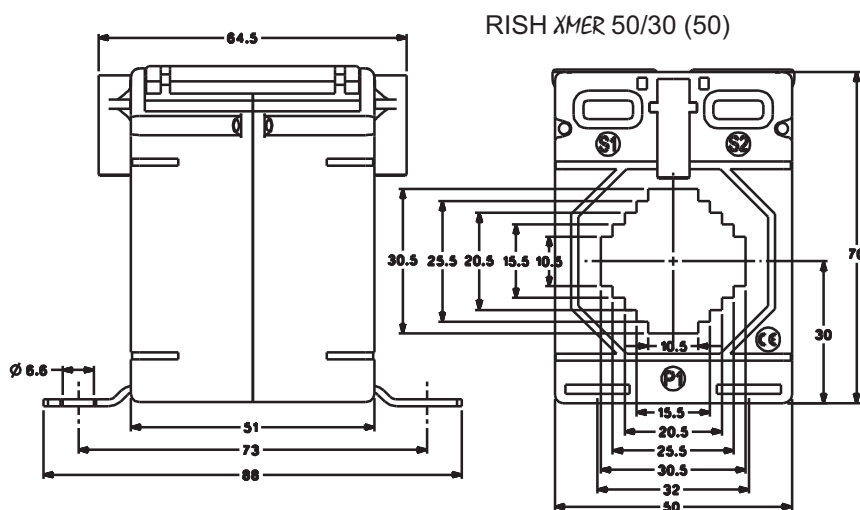

Primary Current	RISH XMER 50/30 (50)	
	Accuracy	
	0.5	1.0
50A	-	1.5VA
60A	-	1.5VA
75A	-	2.5VA
80A	-	2.5VA
100A	2.5VA	5VA
120A	2.5VA	5VA
125A	2.5VA	5VA
150A	5VA	5VA
200A	5VA	7.5VA
250A	5VA	10VA
300A	5VA	10VA
400A	10VA	12.5VA
500A	10VA	12.5VA
600A	10VA	15VA

ALL DIMENSIONS ARE IN MM