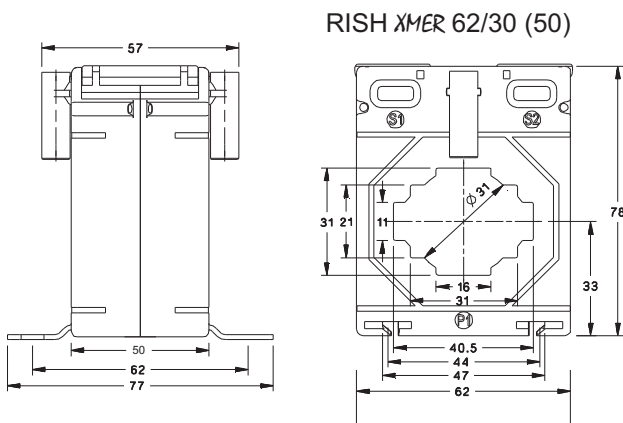

Primary Current	RISH XMER 62/30 (50)			
	Accuracy			
	0.2S	0.2	0.5	1.0
40A	-	-	-	1VA
50A	-	-	-	2.5VA
60A	-	-	-	2.5VA
75A	-	-	2.5VA	2.5VA
80A	-	-	2.5VA	3.75VA
100A	1.25VA	1.25VA	5VA	5VA
120A	1.25VA	1.25VA	5VA	5VA
125A	1.25VA	1.25VA	5VA	5VA
150A	2VA	2VA	5VA	7.5VA
200A	3VA	3.75VA	10VA	15VA
250A	3VA	5VA	15VA	15VA
300A	3VA	5VA	15VA	15VA
400A	5VA	6.25VA	15VA	30VA
500A	5VA	7.5VA	15VA	30VA
600A	6.25VA	10VA	20VA	30VA
750A	6.25VA	10VA	20VA	30VA
800A	6.25VA	10VA	20VA	30VA

ALL DIMENSIONS ARE IN MM