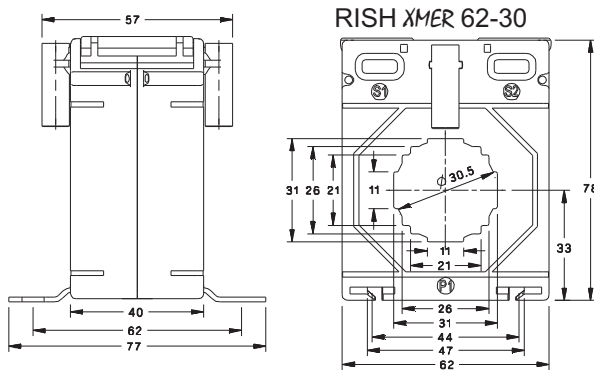

Primary Current	RISH XMER 62/30 (40)			
	Accuracy			
	0.2S	0.2	0.5	1.0
50A	-	-	-	1.5VA
60A	-	-	-	1.5VA
75A	-	-	-	1.5VA
80A	-	-	-	2VA
100A	1VA	1VA	1.5VA	2.5VA
120A	1VA	1VA	2.5VA	3.75VA
125A	1VA	1VA	2.5VA	3.75VA
150A	1.5VA	1.5VA	3.75VA	5VA
200A	2.5VA	2.5VA	5VA	7.5VA
250A	2.5VA	3.75VA	5VA	10VA
300A	2.5VA	3.75VA	5VA	10VA
400A	3.75VA	5VA	7.5VA	12.5VA
500A	5VA	7.5VA	10VA	12.5VA
600A	5VA	7.5VA	15VA	15VA
750A	5VA	10VA	15VA	15VA
800A	5VA	10VA	15VA	15VA