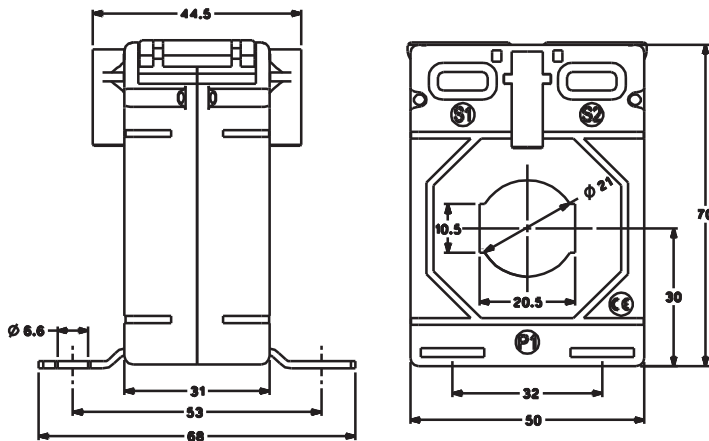

RISH XMER 50/14 [30], 50/21 [30] and 50/30 [30] SERIES

RISH XMER 50/14 (30)

Primary Current	RISH XMER 50/14 (30)	
	Accuracy	
	0.5	1.0
40A	-	1VA
50A	-	1.5VA
60A	-	1.5VA
75A	-	1.5VA
80A	-	1.5VA
100A	2.5VA	3.75VA
120A	2.5VA	3.75VA
125A	2.5VA	3.75VA
150A	3.75VA	5VA
200A	3.75VA	5VA
250A	5VA	7.5VA
300A	7.5VA	7.5VA

RISH XMER 50/21 (30)

Primary Current	RISH XMER 50/21 (30)	
	Accuracy	
	0.5	1.0
40A	-	1VA
50A	-	1VA
60A	-	1VA
75A	-	1.5VA
80A	1VA	2.5VA
100A	1.5VA	2.5VA
120A	2.5VA	2.5VA
125A	2.5VA	3.75VA
150A	2.5VA	5VA
200A	3.75VA	5VA
250A	5VA	5VA
300A	5VA	7.5VA
400A	5VA	7.5VA

RISH XMER 50/30 (30)

Primary Current	RISH XMER 50/30 (30)	
	Accuracy	
	0.5	1.0
75A	-	1VA
80A	-	1.5VA
100A	1VA	2.5VA
120A	1VA	2.5VA
125A	1VA	2.5VA
150A	2.5VA	3.75VA
200A	2.5VA	5VA
250A	5VA	5VA
300A	5VA	5VA
400A	5VA	6.25VA
500A	5VA	6.25VA
600A	5VA	7.5VA

ALL DIMENSIONS ARE IN MM