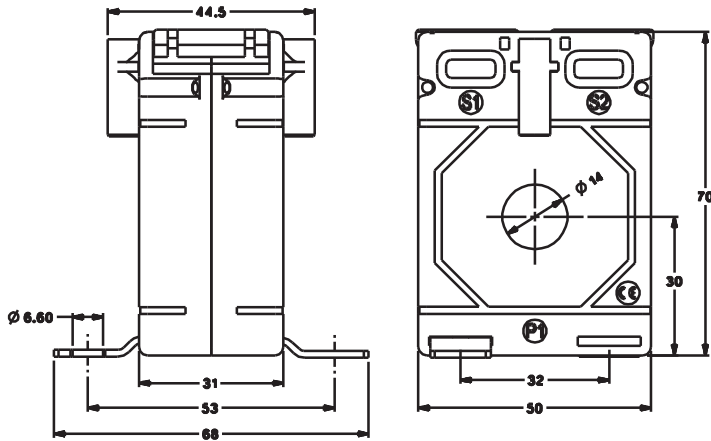

RISH XMER 50/14 [30], 50/21 [30] and 50/30 [30] SERIES

RISH XMER 50/14 (30)

Primary Current	RISH XMER 50/14 (30)	
	Accuracy	
	0.5	1.0
40A	-	1VA
50A	-	1.5VA
60A	-	1.5VA
75A	-	1.5VA
80A	-	1.5VA
100A	2.5VA	3.75VA
120A	2.5VA	3.75VA
125A	2.5VA	3.75VA
150A	3.75VA	5VA
200A	3.75VA	5VA
250A	5VA	7.5VA
300A	7.5VA	7.5VA

RISH XMER 50/21 (30)

Primary Current	RISH XMER 50/21 (30)	
	Accuracy	
	0.5	1.0
40A	-	1VA
50A	-	1VA
60A	-	1VA
75A	-	1.5VA
80A	1VA	2.5VA
100A	1.5VA	2.5VA
120A	2.5VA	2.5VA
125A	2.5VA	3.75VA
150A	2.5VA	5VA
200A	3.75VA	5VA
250A	5VA	5VA
300A	5VA	7.5VA
400A	5VA	7.5VA

RISH XMER 50/30 (30)

Primary Current	RISH XMER 50/30 (30)	
	Accuracy	
	0.5	1.0
75A	-	1VA
80A	-	1.5VA
100A	1VA	2.5VA
120A	1VA	2.5VA
125A	1VA	2.5VA
150A	2.5VA	3.75VA
200A	2.5VA	5VA
250A	5VA	5VA
300A	5VA	5VA
400A	5VA	6.25VA
500A	5VA	6.25VA
600A	5VA	7.5VA

ALL DIMENSIONS ARE IN MM