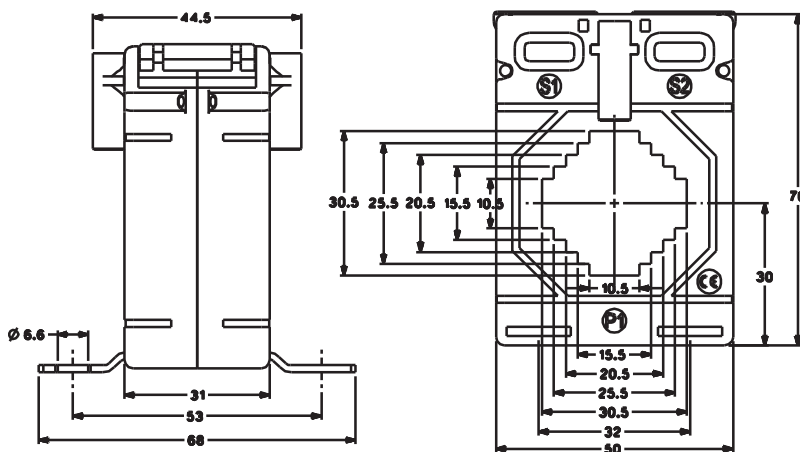

RISH XMER 50/14 [30], 50/21 [30] and 50/30 [30] SERIES

RISH XMER 50/14 (30)

Primary Current	RISH XMER 50/14 (30)	
	Accuracy	
	0.5	1.0
40A	-	1VA
50A	-	1.5VA
60A	-	1.5VA
75A	-	1.5VA
80A	-	1.5VA
100A	2.5VA	3.75VA
120A	2.5VA	3.75VA
125A	2.5VA	3.75VA
150A	3.75VA	5VA
200A	3.75VA	5VA
250A	5VA	7.5VA
300A	7.5VA	7.5VA

RISH XMER 50/21 (30)

Primary Current	RISH XMER 50/21 (30)	
	Accuracy	
	0.5	1.0
40A	-	1VA
50A	-	1VA
60A	-	1VA
75A	-	1.5VA
80A	1VA	2.5VA
100A	1.5VA	2.5VA
120A	2.5VA	2.5VA
125A	2.5VA	3.75VA
150A	2.5VA	5VA
200A	3.75VA	5VA
250A	5VA	5VA
300A	5VA	7.5VA
400A	5VA	7.5VA

RISH XMER 50/30 (30)

Primary Current	RISH XMER 50/30 (30)	
	Accuracy	
	0.5	1.0
75A	-	1VA
80A	-	1.5VA
100A	1VA	2.5VA
120A	1VA	2.5VA
125A	1VA	2.5VA
150A	2.5VA	3.75VA
200A	2.5VA	5VA
250A	5VA	5VA
300A	5VA	5VA
400A	5VA	6.25VA
500A	5VA	6.25VA
600A	5VA	7.5VA

ALL DIMENSIONS ARE IN MM