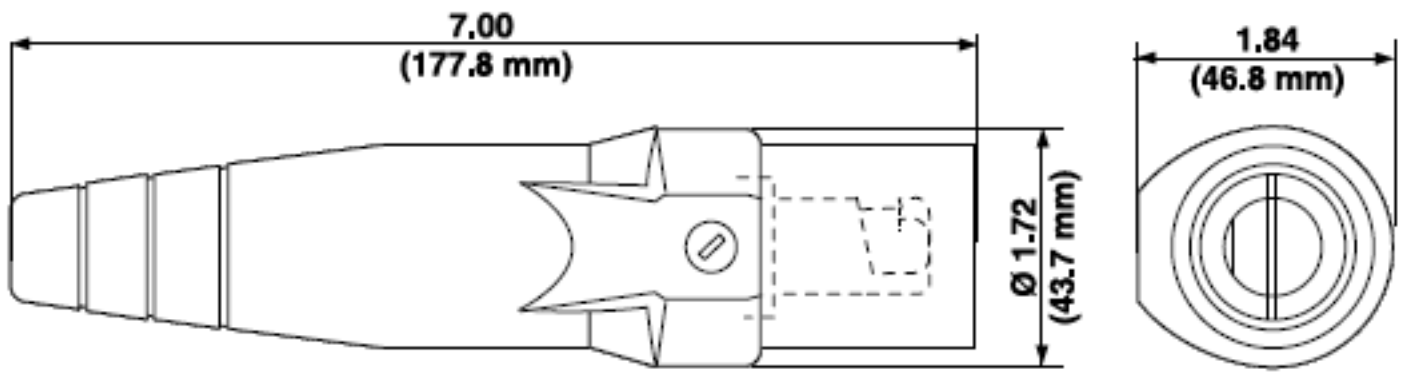

Male Detachable Plug – Double Set Screw